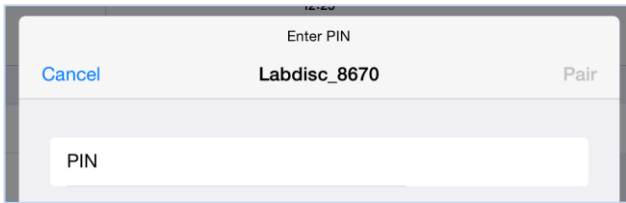

Labdisc Pairing with iPad via Bluetooth

Notice

Press

Before typing the code:

Long Beep

Quickly:

Beep