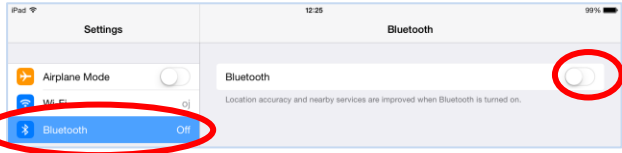

Labdisc Pairing with iPad via Bluetooth

Notice

Press

Before typing the code:

Long Beep

Quickly:

Beep