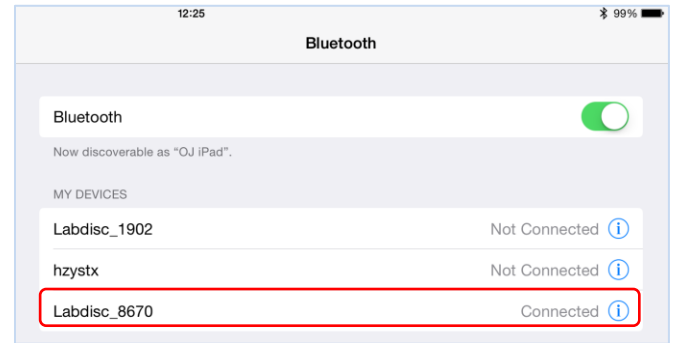

Labdisc Pairing with iPad via Bluetooth

Notice

Press

Before typing the code:

Long Beep

Quickly:

Beep