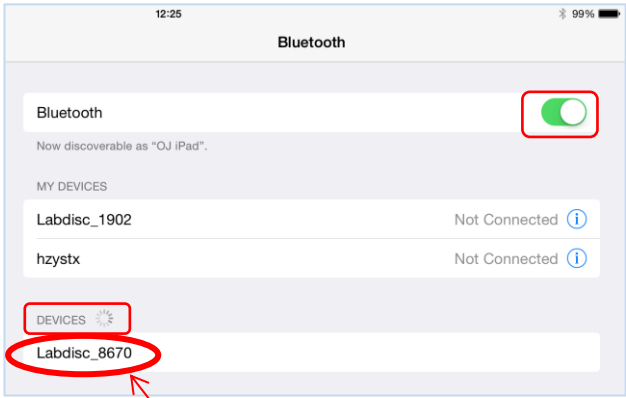

Labdisc Pairing with iPad via Bluetooth

Notice

Press

Before typing the code:

Long Beep

Quickly:

Beep