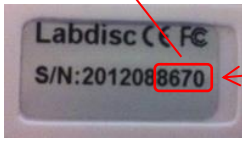

Labdisc Pairing with iPad via Bluetooth

Notice

Press

Before typing the code:

Long Beep

Quickly:

Beep