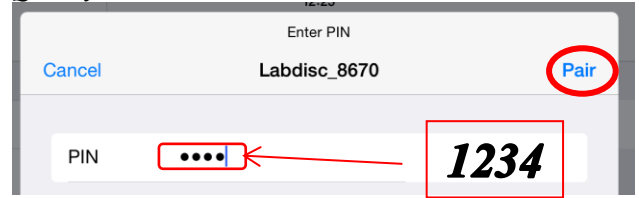

Labdisc Pairing with iPad via Bluetooth

Notice

Press

Before typing the code:

Long Beep

Quickly:

Beep