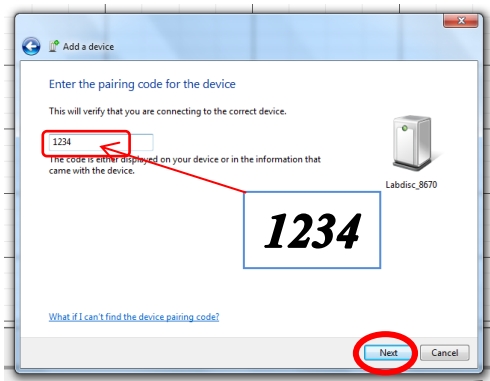

# Labdisc Pairing with Windows via Bluetooth

Trying to connect to Labdisc, please wait..

Quick