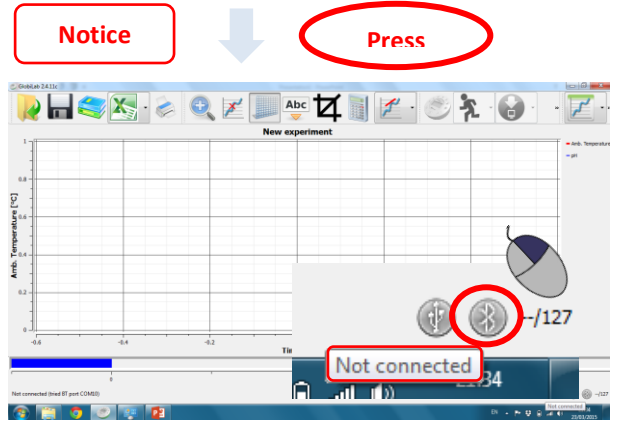

# Labdisc Pairing with Windows via Bluetooth

Trying to connect to Labdisc, please wait..

Quick