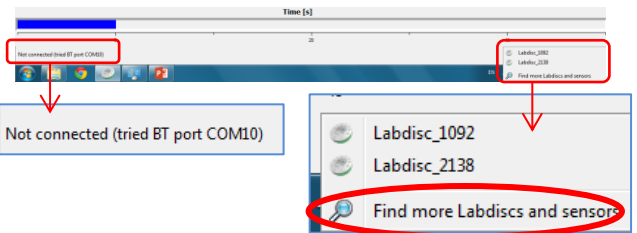

# Labdisc Pairing with Windows via Bluetooth

Trying to connect to Labdisc, please wait..

Quick