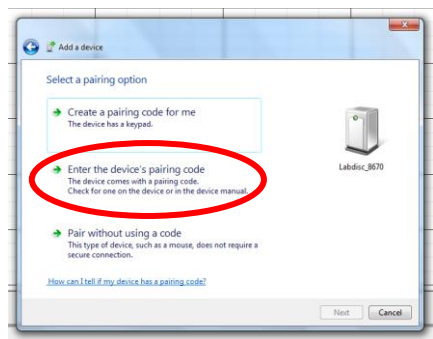

# Labdisc Pairing with Windows via Bluetooth

Trying to connect to Labdisc, please wait..

Quick