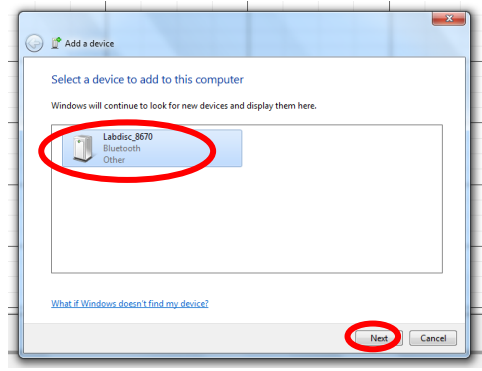

# Labdisc Pairing with Windows via Bluetooth

Trying to connect to Labdisc, please wait..

Quick